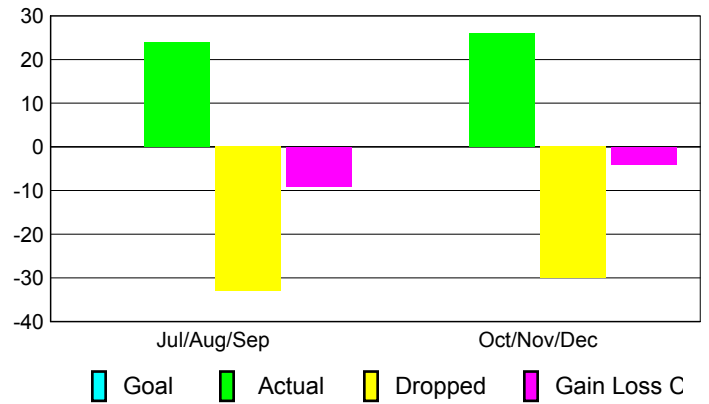

Membership Results 2010-2011

Goal, New, Dropped, Gain/Loss